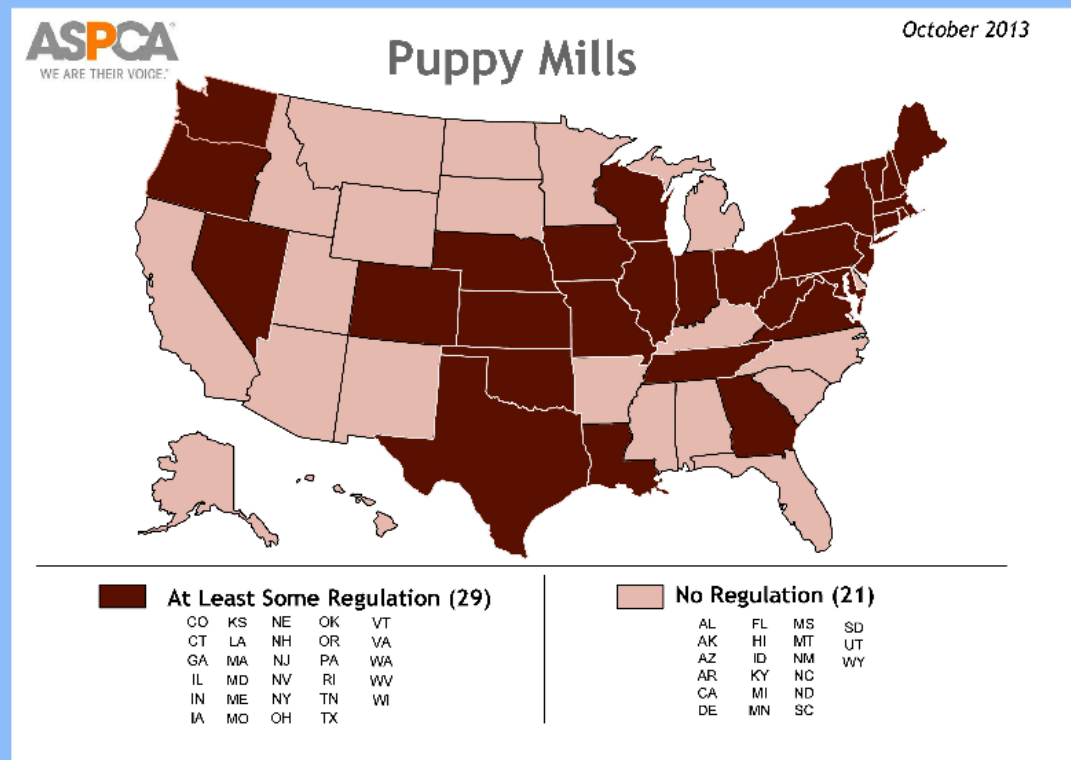

Lancaster County

Puppy mill capital of the east coast

300 licensed +
600 unlicensed

Amish at heart of the puppy mill debate

Who is fighting against puppy mills locally?

- UAPM (United Against Puppy Mills)

- C.A.P.S (Companion Animal Protection Society)

Estimated 10,000
Puppy Mills in the
United States.

Lack of puppy mill regulation and legislation.

Who is fighting against puppy mills nationally?

HSUS (Humane Society of the United States)

THE HUMANE SOCIETY
OF THE UNITED STATES