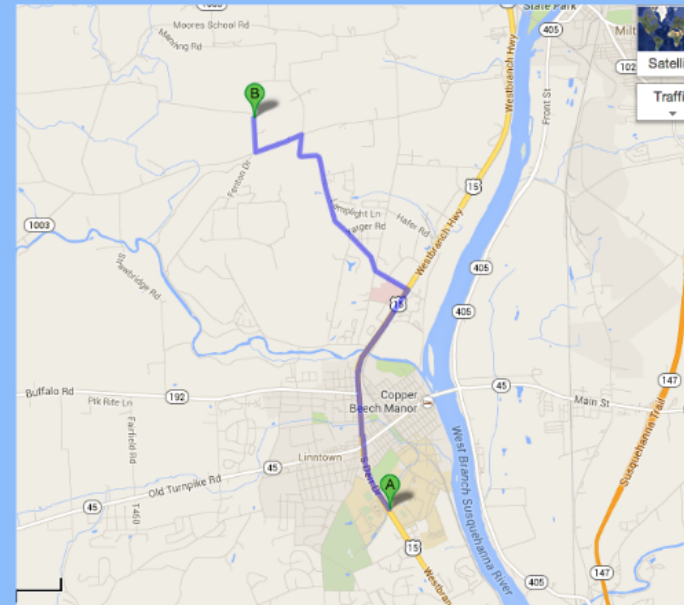

Lancaster County

- Puppy mill capital of the east coast
- 300 licensed + 600 unlicensed
- Amish at heart of the puppy mill debate

Who is fighting against puppy mills locally?

- UAPM (United Against Puppy Mills)

HSUS (Humane Society of the United States)

ASPCA (American Society for the Prevention of Cruelty to Animals)

Fairview Kennel

- 166 Fairchild Road
Lewisburg, PA 17837
- "closed voluntarily"
- undercover investigation by C.A.P.S (companion animal protection society) in 2007
- raided by authorities

Lancaster County

Puppy mill capital of the east coast

300 licensed +
600 unlicensed

Amish at heart of the puppy mill debate

Who is fighting against puppy mills locally?

- UAPM (United Against Puppy Mills)

- C.A.P.S (Companion Animal Protection Society)