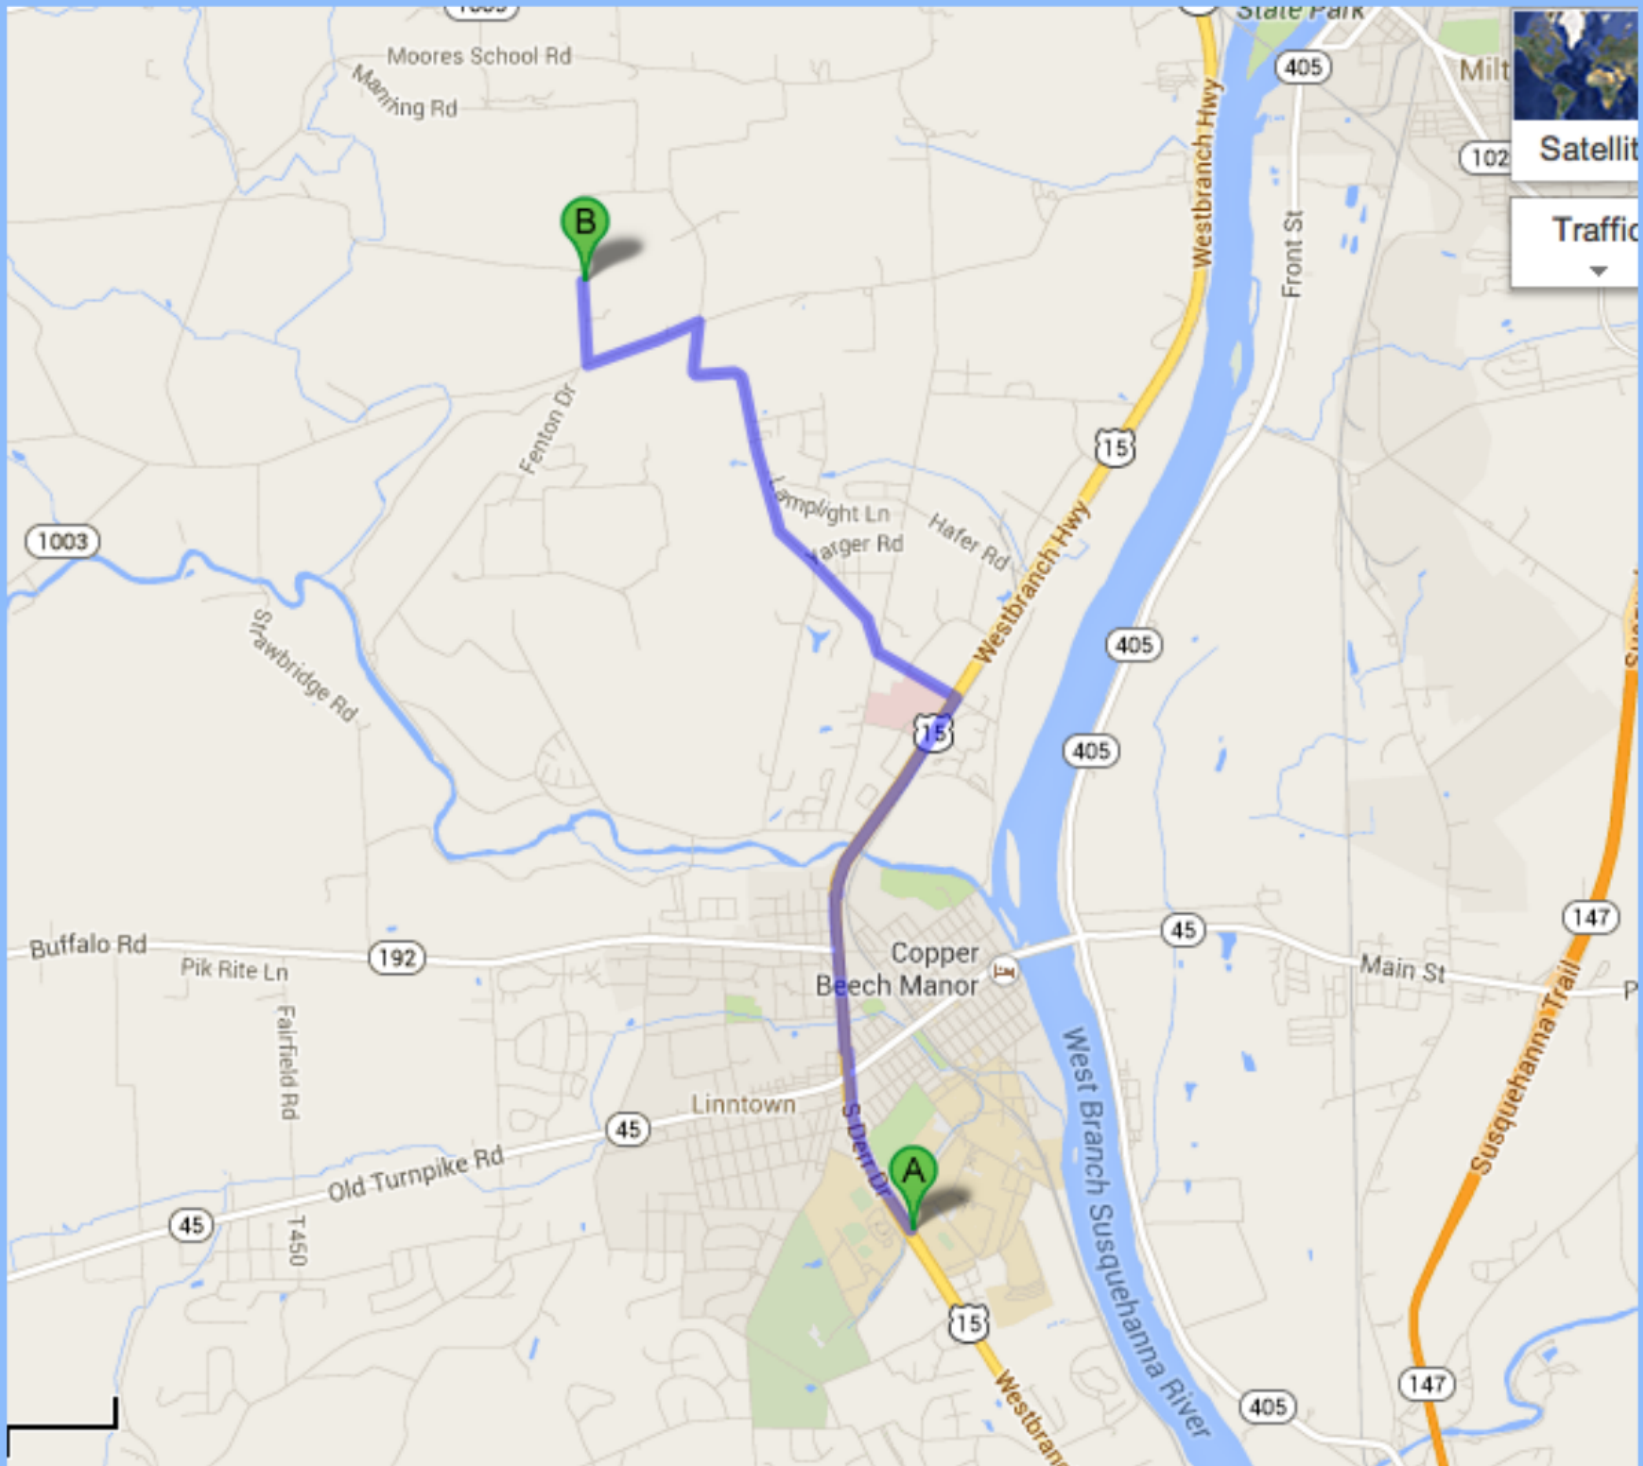

HSUS (Humane Society of the United States)

ASPCA (American Society for the Prevention of Cruelty to Animals)

Fairview Kennel

- 166 Fairchild Road
Lewisburg, PA 17837
- "closed voluntarily"
- undercover investigation by C.A.P.S (companion animal protection society) in 2007
- raided by authorities